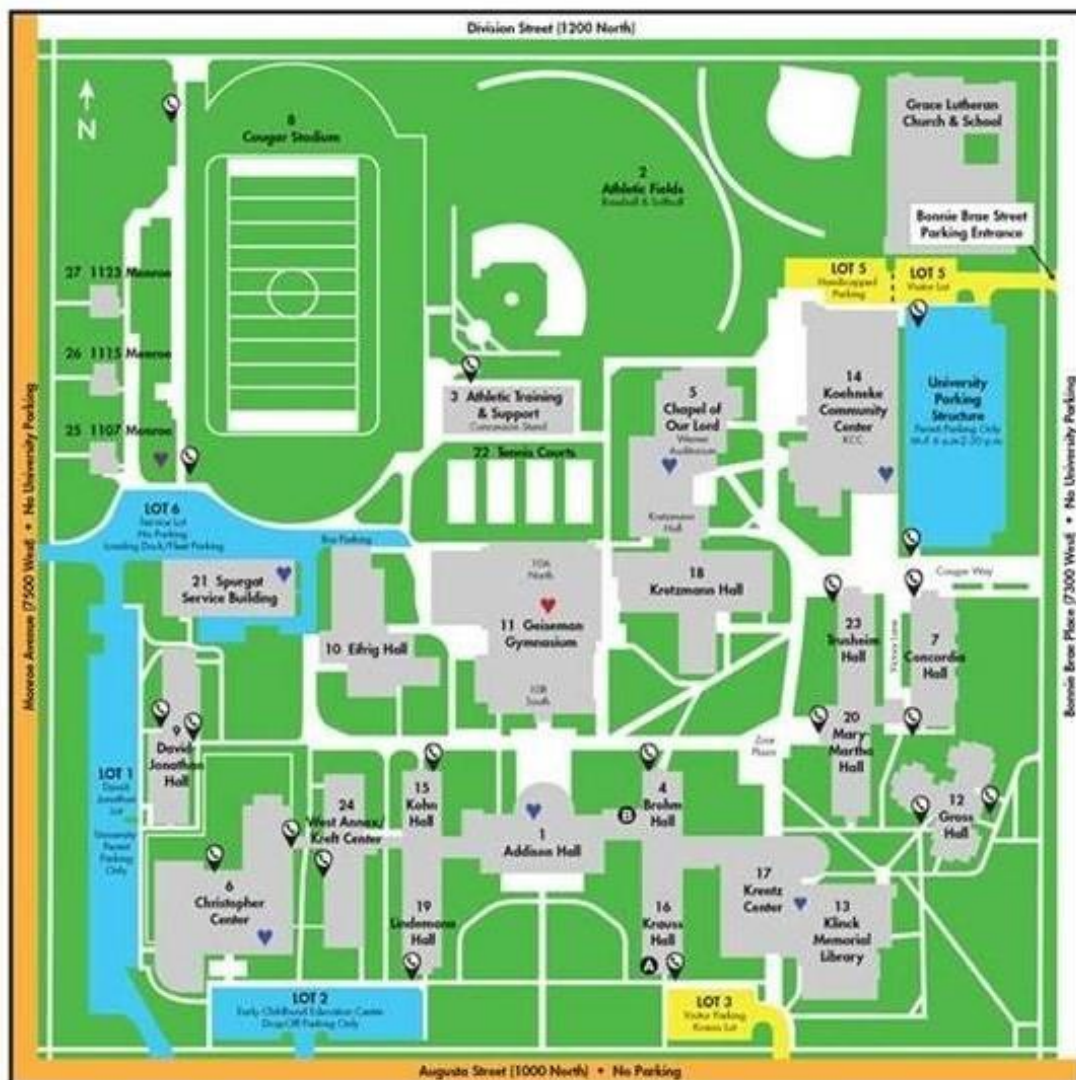

## CONCORDIA UNIVERSITY CHICAGO CAMPUS MAP

7400 August Street, River Forest, IL 60305

**PARKING** in the main garage (the large blue area on the map) is the recommended area. There should be sufficient space for all those attending the convention. Parking will be free during the convention.

**REGISTRATION** will be in the **South Gym**.

(Building 11B on the map)

**BUSINESS OF THE CONVENTION** will be in the **North Gym**.

(Building 11A on the map)

**VENDORS** and **COFFEE BREAKS** will be in the **South Gym**.

(Building 11B on the map)

**OPENING WORSHIP** held of Friday will be in the **Chapel of Our Lord**.

(Building 5 on the map)

**ALL MEALS** will be in the cafeteria of the **Koehnke Center**.

(Building 13 on the map)

The 60th Convention of the Northern Illinois District of The Lutheran Church—Missouri Synod